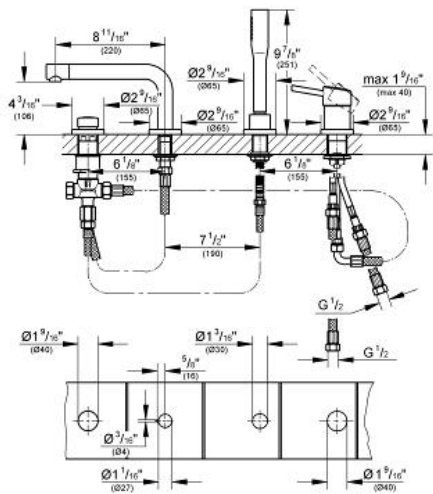

CONCETTO Four-hole Single-lever Bath Combination

MODEL # 19576002

Pure Freude an Wasser

GROHE

GROHE America, Inc | 200 North Gary Avenue, Suite G, Roselle, IL 60172
Phone: +1 (800) 444-7643 | Fax: +1 (800) 225-2778 | us-customerservice@grohe.com

Product Description:

Four-hole Single-lever Bath Combination

Standard Specification:

- GROHE SilkMove ceramic cartridge
- GROHE StarLight chrome finish
- Pre-assembled spout mounting
- Swivel bath inlet with flow control
- Bath/shower diverter
- 79" metal shower hose
- Connection for shower hose
- Protected against backflow
- Min. recommended pressure: 15 psi

Color:

- 19576002 StarLight Chrome